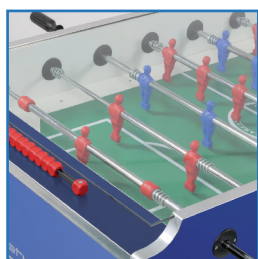

CLASS weatherproof

Garlando
Leader in pool and football tables

1

1. telescopic bars - 2. going-through bars 3. with levellers fully down - 4. with levellers fully up

2

The first outdoor home line Garlando football table with a top glass. Balls remain inside the playfield area and cannot be lost or stolen if the table is available to a wide public, matches are quieter.

Cabinet manufactured in 25 mm thick water-proof plywood covered with plastic laminate using a special water-proof glue for perfect sealing. Aluminium edges. Colour: blue with silver logo.

Unbreakable mopen players moulded onto the bars. Colour: red/blue.

Non-rotating goalkeeper (180 degrees) or rotating goalkeeper (360 degrees) on choice.

Bolts, nuts and screws with tropical anti-rust treatment.

3

Squared 9 x 9 cm legs in metal covered with silver water-proof washable powder-varnish (fig.1).

Levellers enable a perfectly flat playing field on uneven floors.

Playfield in water-resistant plywood covered with plastic laminate using a special water-proof glue for perfect sealing. White lines silkscreen-printed with special water-proof inks: they do not fade under the sun and are not damaged by humidity (fig.3).