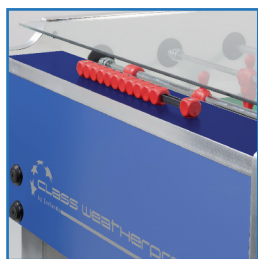

4

2,2mm thick high stress resistance steel bars coated with anti-rust chromium-plating. On request 2,2mm thick telescopic safety bars to ensure the greatest safety. (fig.2).

Non-rotating goalkeeper (180 degrees) or rotating goalkeeper (360 degrees) on choice.

Nylon bushes with stainless steel ball bearings: they do not rust and allow high speed action, smoother play and reduced wear and tear.

Balls are introduced into the playing field manually through a conveyer (metal in silver colour) placed on the cabinet side.

Plastic handles with ergonomic grip.

10 white Standard balls supplied.

Protection cover included.