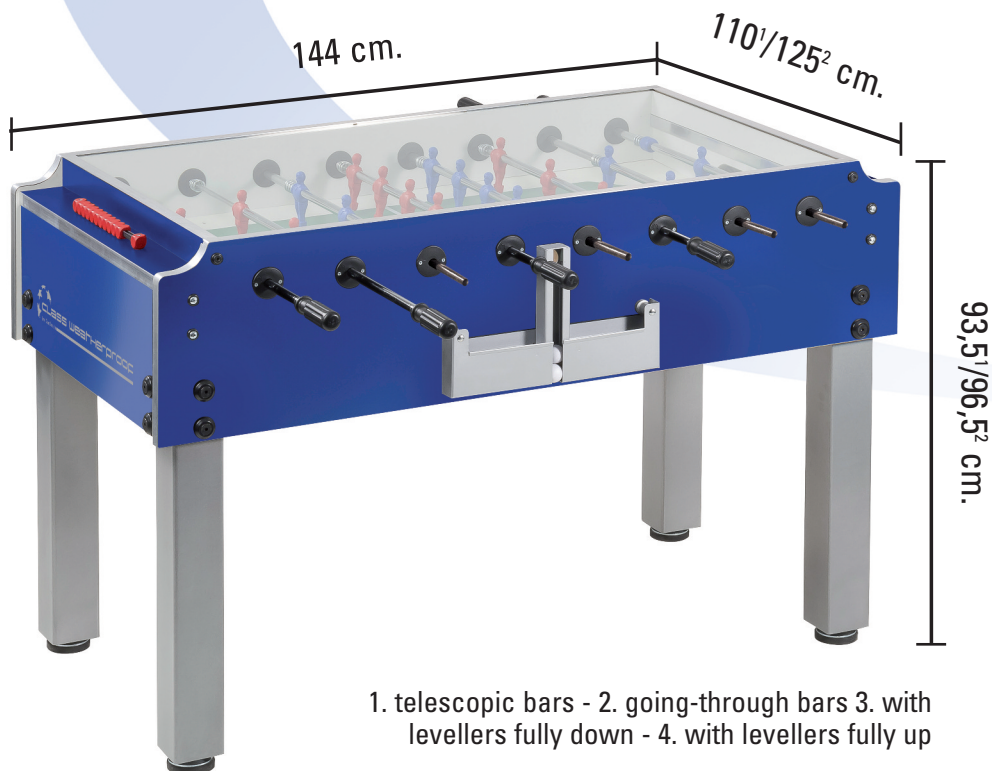

CLASS weatherproof

Garlando
Leader in pool and football tables

1

1. telescopic bars - 2. going-through bars 3. with levellers fully down - 4. with levellers fully up

2

The first outdoor home line Garlando football table with a top glass. Balls remain inside the playfield area and cannot be lost or stolen if the table is available to a wide public, matches are quieter.

Cabinet manufactured in 25 mm thick water-proof plywood covered with plastic laminate using a special water-proof glue for perfect sealing. Aluminium edges. Colour: blue with silver logo.

Unbreakable mopen players moulded onto the bars. Colour: red/blue.

Levellers enable a perfectly flat playing field on uneven floors.

Playfield in water-resistant plywood covered with plastic laminate using a special water-proof glue for perfect sealing. White lines silkscreen-printed with special water-proof inks: they do not fade under the sun and are not damaged by humidity (fig.3).

The cabinet is fully covered by a tempered glass, which reduces the noise of the game and makes any game preventing the balls from coming out (fig.4).

4

2,2mm thick high stress resistance steel bars coated with anti-rust chromium-plating. On request 2,2mm thick telescopic safety bars to ensure the greatest safety. (fig.2).